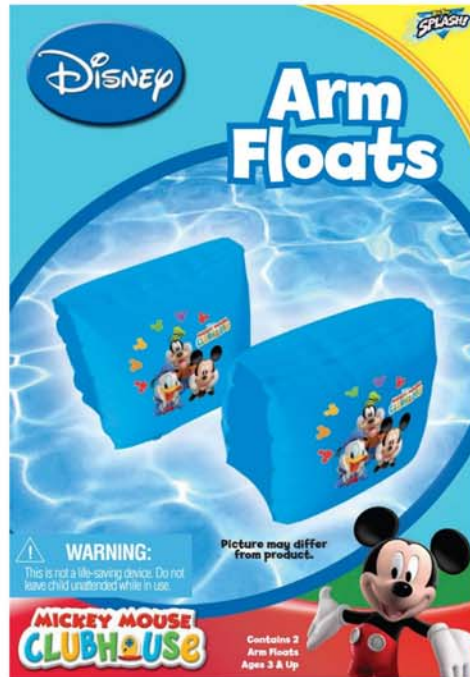

BTT

**BTT 24053
Mickey Arm Float**

**BTT 22897
Mickey Goggles**

**BTT 22982
Princess Goggles**

BW

BW 31000
16" Beach Ball

BW 31001
24" Beach Ball

BW 31022
24" Beach Ball

BW 32005
Swim Aid
Asst. Color

BW 32027
Baby Float

BW 32042
Dolphine Arm
Bands

BW 32069
Tropical Swim
Vest

BW 32072
Premium Swim
Vest

BW 36001
Animal Swim
Ring

BW 36011
Fish Swim
Ring

BW 36016
Radial Tire